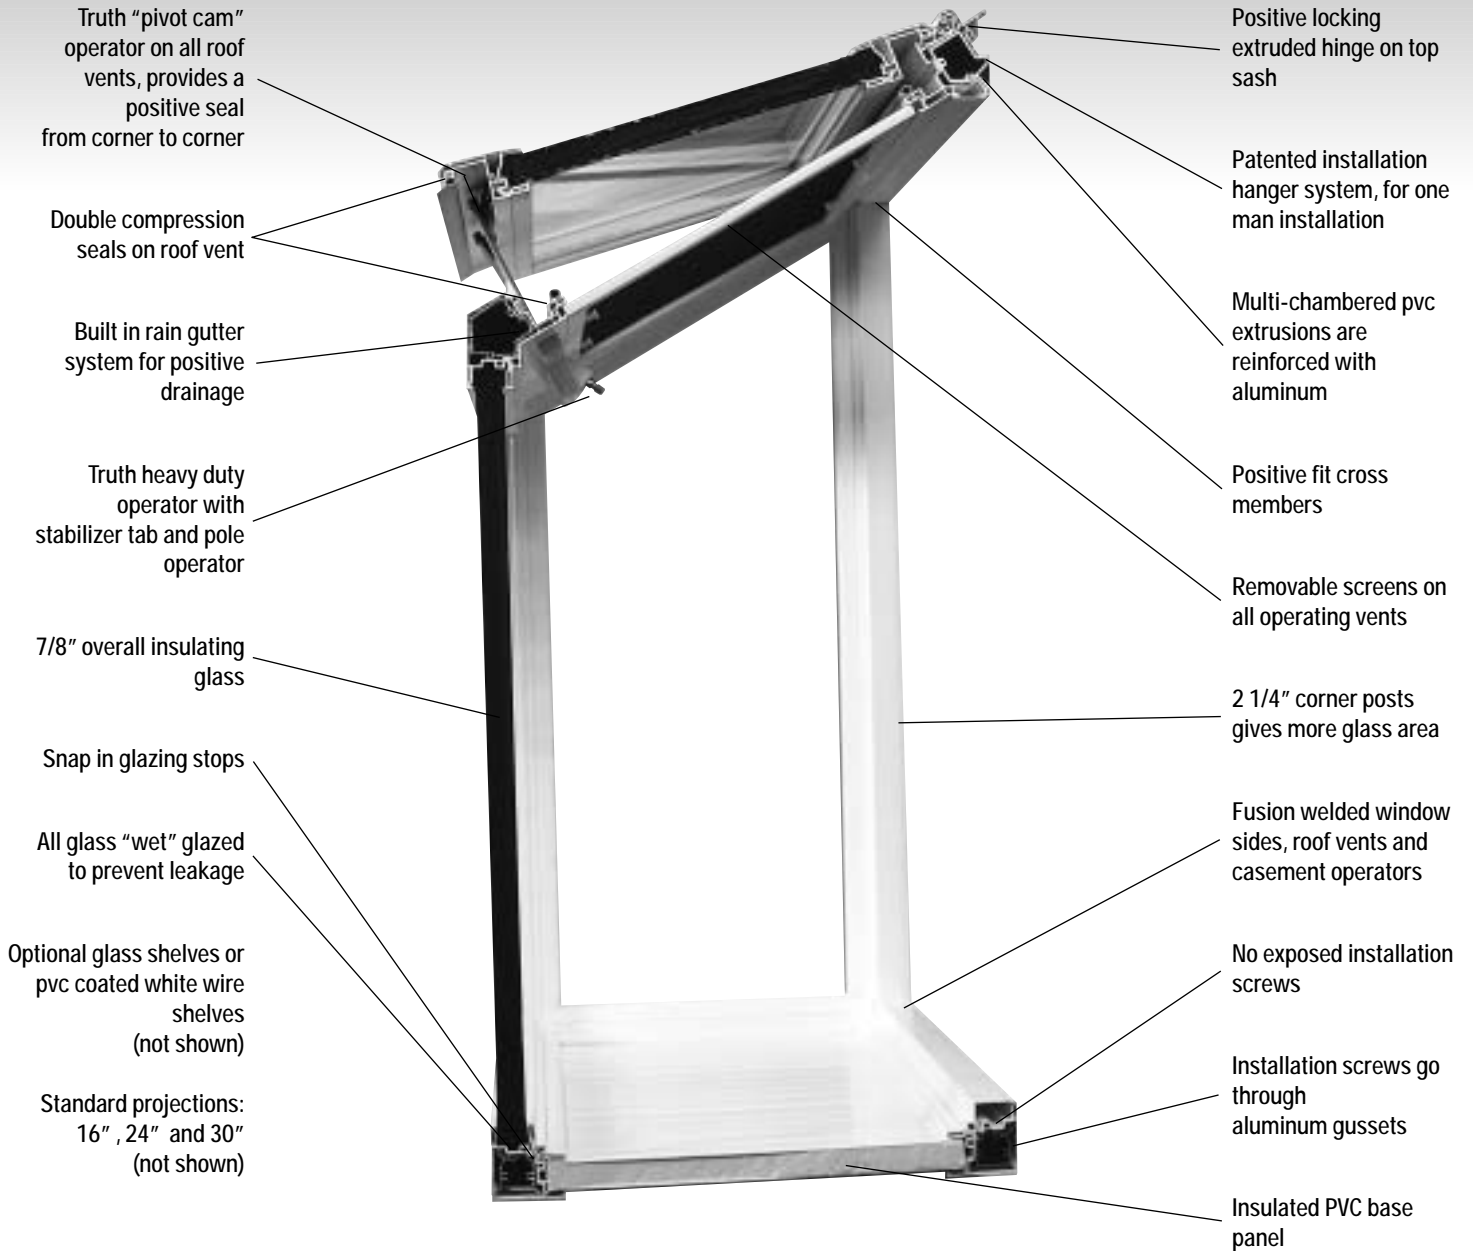

Garden WINDOWS

FEATURES:

Vinyl Window Designs Ltd.